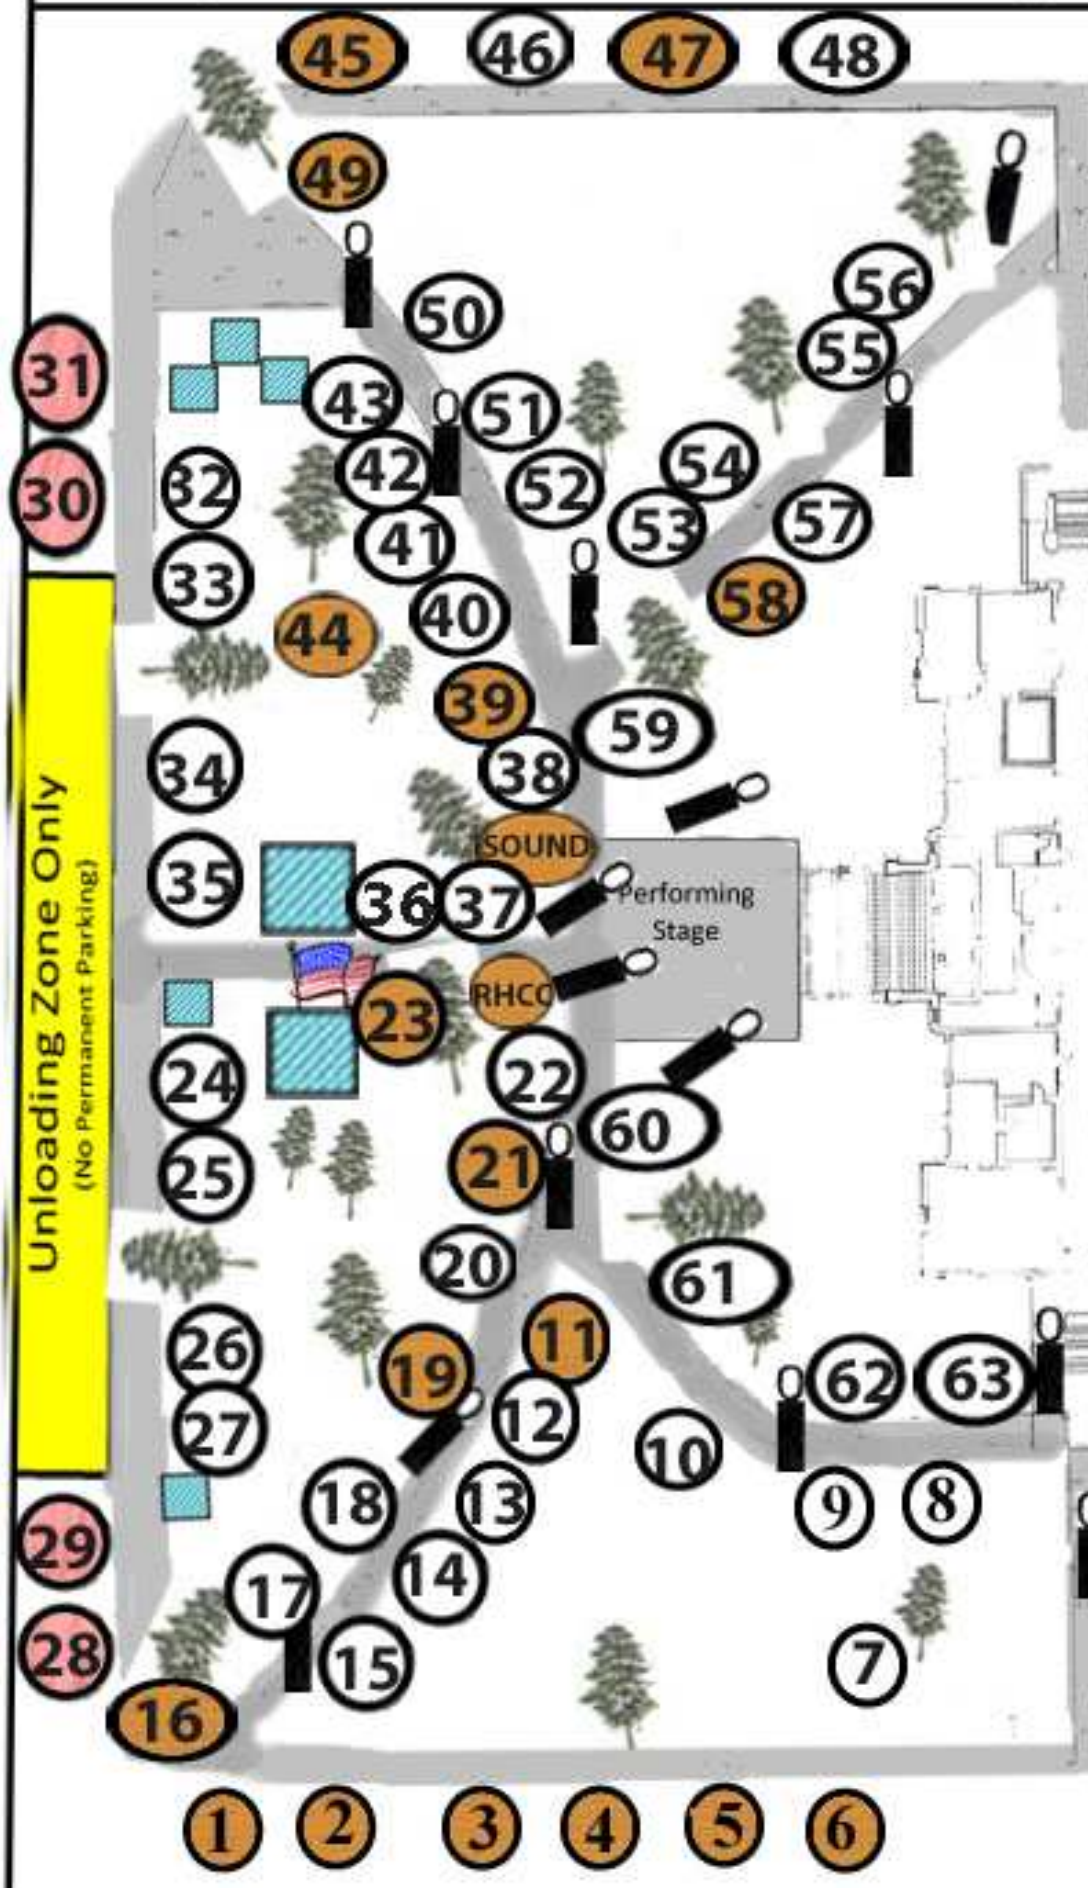

← 5th Street →

N
↑
M
A
I
N
S
T
R
E
E
T
↓
S

- SYMBOLS**
- = Space Available
 - = Space Sold
 - = No Electricity Available
 - 🌳 = Tree
 - ⚡ = Light Poles
 - ▣ = Monument
 - 🇺🇸 = Flagpole

← 4th Street →